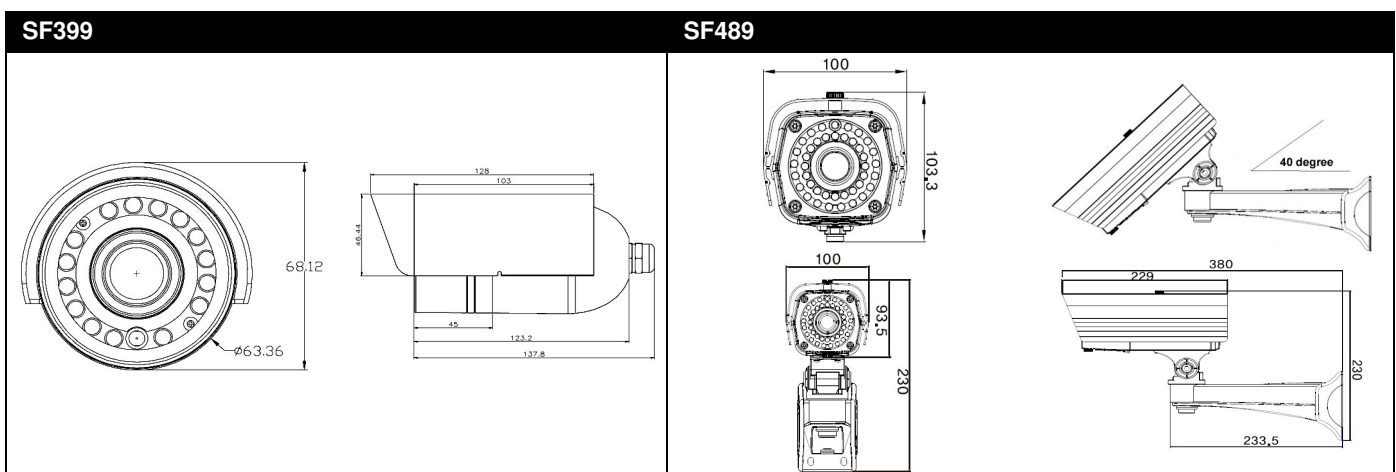

MODEL	SF399 Outdoor Day / Night IR Camera	SF489 Outdoor Long Range IR Camera
Pick Up Device	1/3" interline transfer CCD	1/3" interline transfer CCD
Horizontal Resolution	540 TVL	480 TVL
Auto Iris Lens	DC	DC
Lens	Aspherical IR lens: 2.9mm ~ 10mm	Aspherical IR lens: 9mm ~ 22mm
View Angle (Horizontal)	28° ~ 88°	16.2° ~ 40.6°
IR LED / Effective Range	15 infrared LEDs / ~20m (Auto-switching IR filter)	40 infrared LEDs / 40-50m (Auto-switching IR filter)
Min. Illumination	0.13 Lux / F1.3 (IR OFF) 0.0 Lux (IR ON & IR filter removed)	0.01 Lux / F1.2 (IR OFF) 0.0 Lux (IR ON & IR filter removed)
Weather Proof Standard	IP67	IP66
Electronic Shutter	1/50 (1/60) sec	1/50 (1/60) sec
Electronic Shutter Control	On / Off switchable	On / Off switchable
Back Light Compensation	On / Off switchable	On / Off switchable
S/N Ratio	More than 48dB (AGC off)	More than 45dB (AGC off)
White Balance	Auto / Push selectable	Auto / Push selectable
Video Output	1.0 Vp-p, 75Ω	1.0 Vp-p, 75Ω
Auto Gain Control	On / Off switchable	Yes
Power Source	DC12V / 200mA (IR OFF) 500mA (IR ON)	DC 12V / AC 24V
Operating Temperature	-10°C ~ +50°C	-10°C ~ +50°C
Net Weight (g)	500	2000

TeleEye Group
Hong Kong (Head Office)
Signal Communications Limited

Units 202-3, 2/F, Laford Centre, 838 Lai Chi Kok Road, Kowloon, Hong Kong
International: (852) 2995 5996
Fax: (852) 2995 5901
Hong Kong: (852) 2995 5992
Email: info@TeleEye.com

China Tel: (86) 755 2671 2122 Email: info@TeleEye.com.cn
Singapore Tel: (65) 6745 3921 Email: sales@TeleEye.com.sg
U.K. Tel: (44) 1628 776061 Email: ukinfo@TeleEye.com
Croatia Tel: (385) 52383101 Email: info@TeleEye.com.hr

Philippines Tel: (632) 3650897 Email: contact@TeleEye.com.ph
Mauritius Tel: (230) 686 5238 Email: info@TeleEye.com.mu
South Africa Tel: (27) 11 557 9200 Email: info@TeleEye.co.za